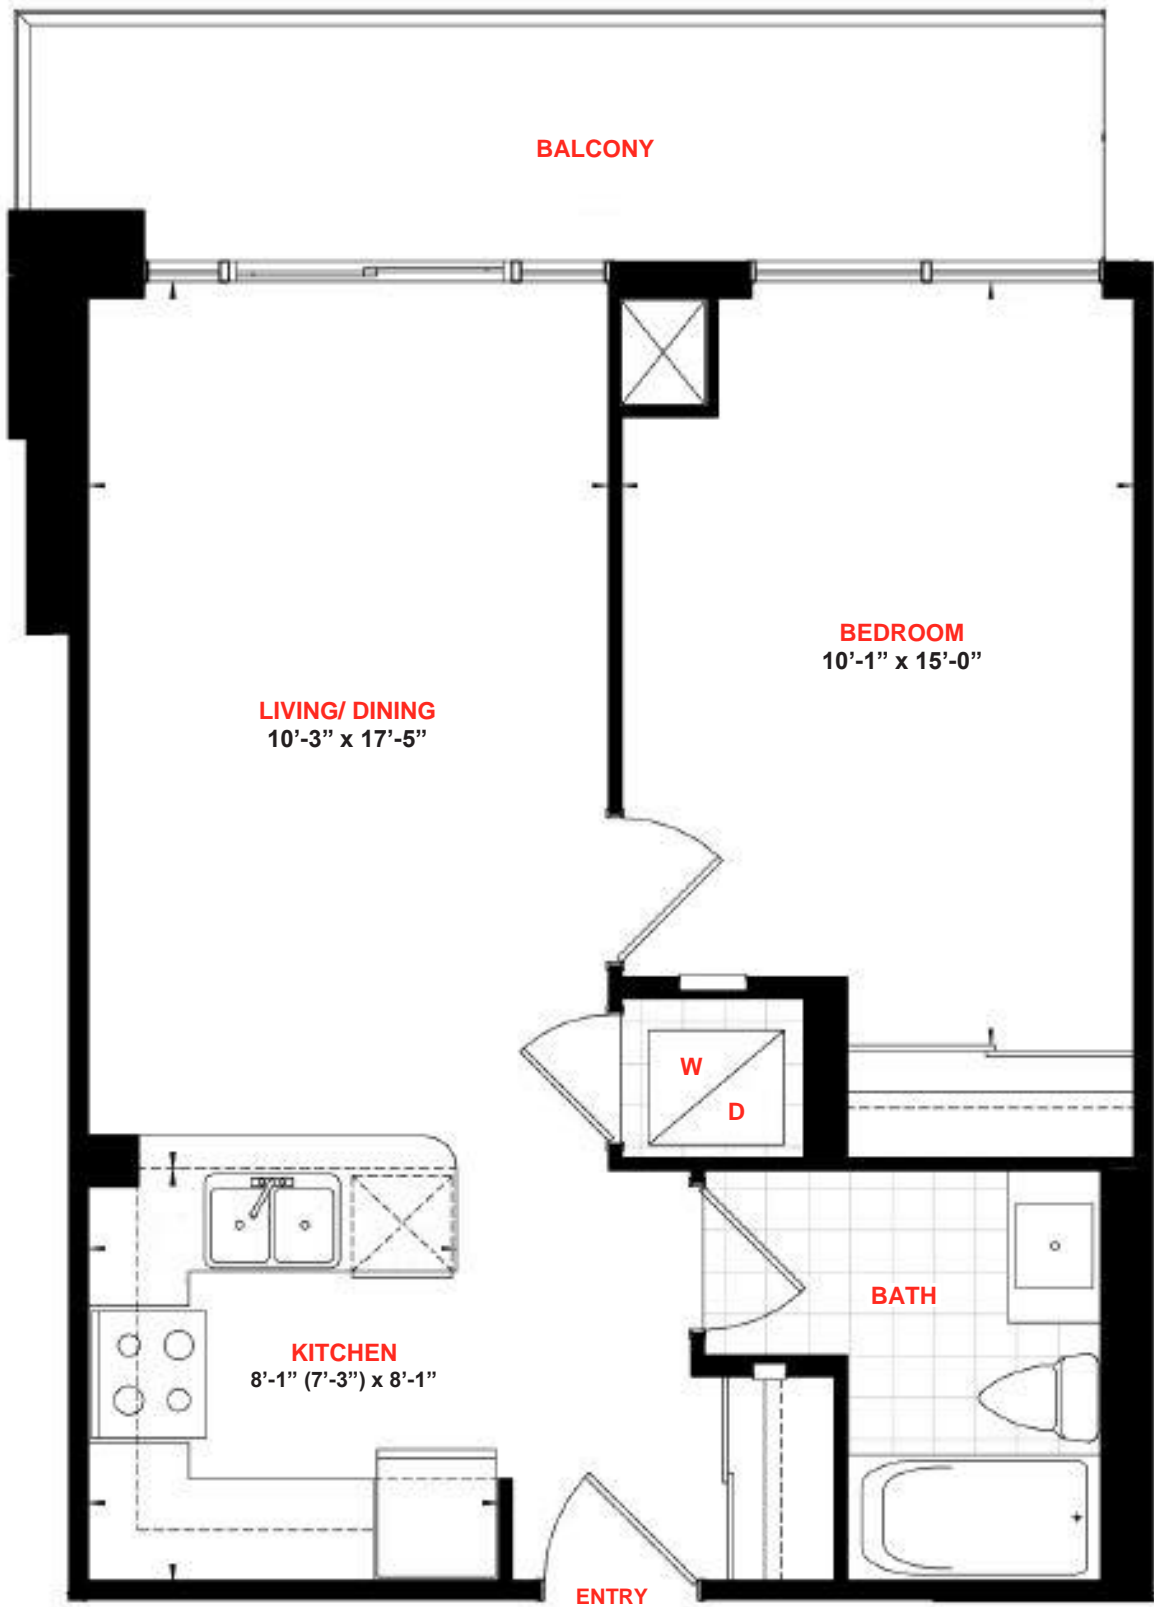

# SUITES

## 314, 414

### ONE BEDROOM

Suite Area: 571 sq.ft.

Balcony: 96 sq.ft.

**Total Area: 667 sq.ft.**

Grand Park Drive

Webb Drive

3<sup>RD</sup> – 4<sup>TH</sup> FLOOR